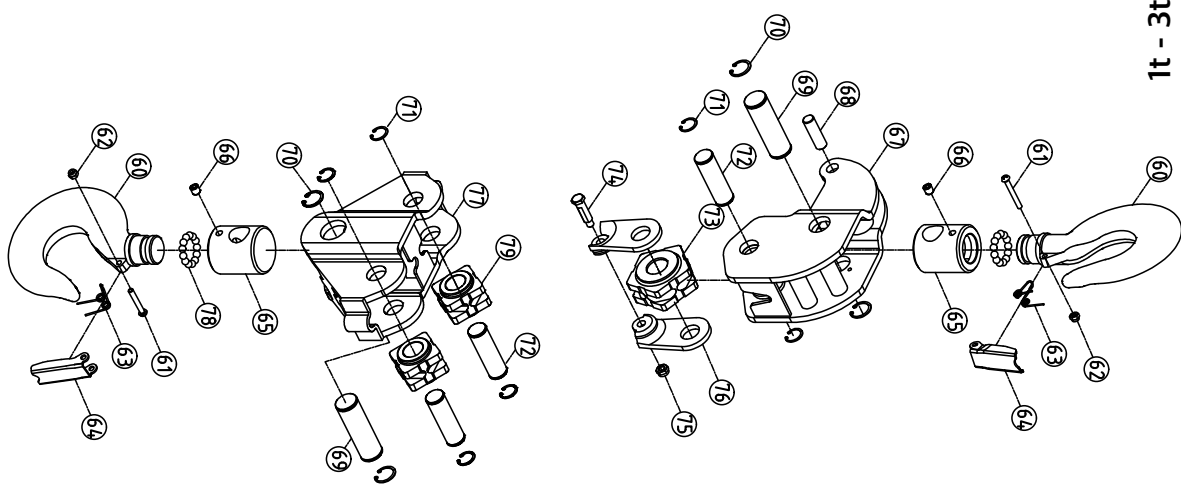

Diagram for inspection and maintenance purposes only

1t - 3t

12	Latch kit	63	Retaining ring
13	Top hook assembly	64	Up Axle
14	Steel ball	65	Sheave
15	Bolt	66	Quill roller
38	Cotter pin	67	Retaining ring for Sheave
39	Hexagon slotted nut	68	Bottom Frame
41	Chain connecting plate	69	Retaining ring
42	Bolt and nut for load chain	70	Bottom Axle
56	Bottom hook	71	Bottom retaining ring
57	Beam	72	Quill roller
58	Cotter pin	73	Bottom sheave
59	Horizontal pin	74	Retaining ring
61	Up hook pin	75	Bottom hook pin
62	Retaining ring