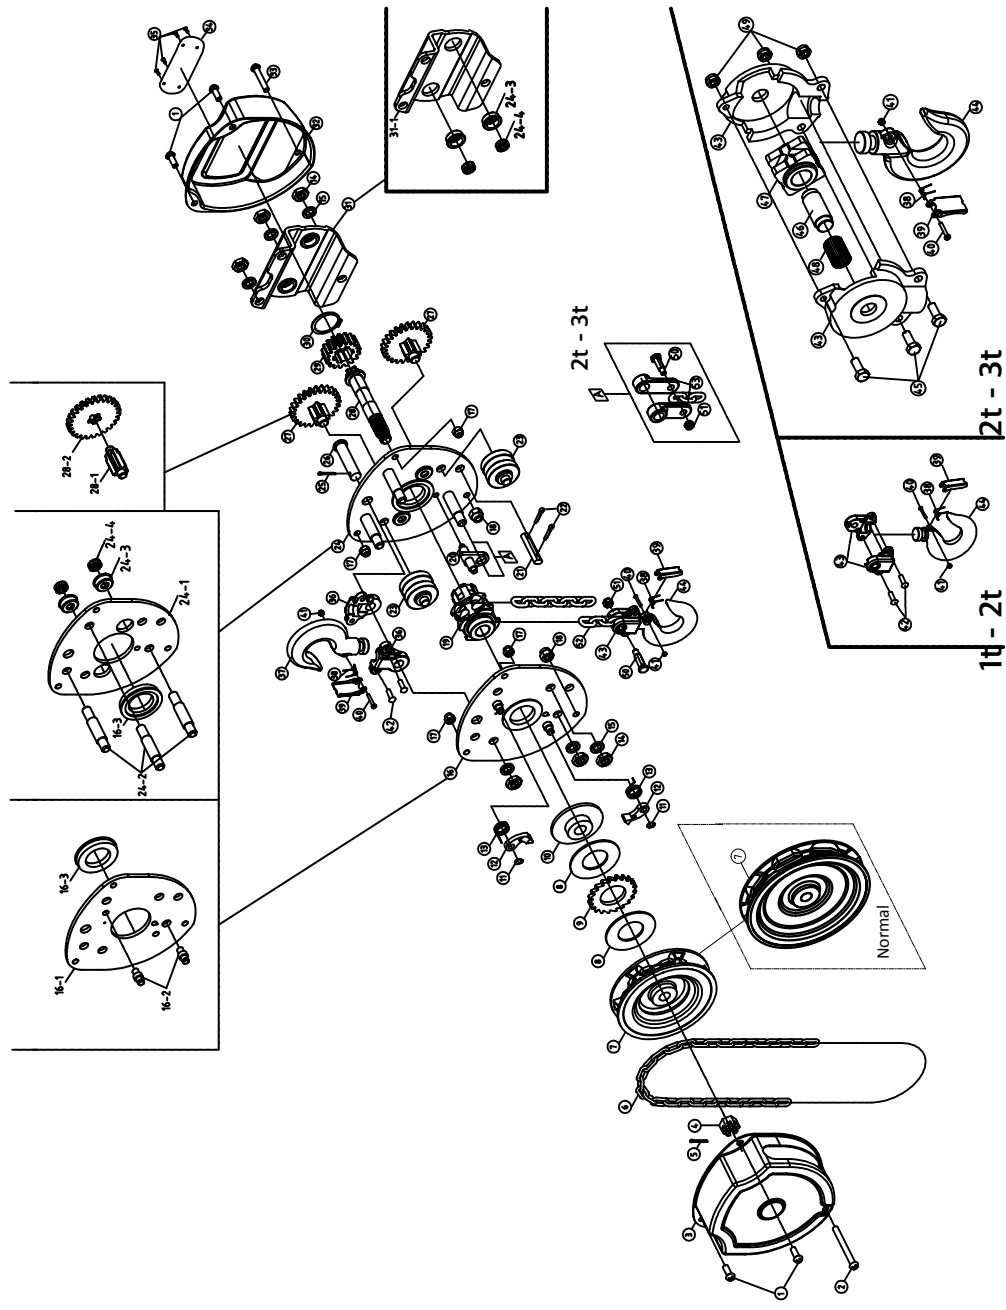

TURBO-LIFT

Yale
essentials

CHAIN BLOCK

OPERATION INSTRUCTIONS

Diagram for inspection and maintenance purposes only

No.	Parts	QTY	No.	Parts	QTY
1	Pin A of hand wheel cover	4	26	Pin of top hook	1
2	Pin B of hand wheel cover	2	27	Disc gear assembly	2
3	Hand wheel cover	1	27-1	Gear 1st	2
4	Slotted nut	1	27-2	Gear 2nd	2
5	Split pin	1	28	Pinion shaft	1
6	Hand Chain	1	29	Splined gear	1
7	Hand wheel	1	30	Washer	1
8	Friction disc	2	31	Gear cover assembly	1
9	Ratchet gear	1	31-1	Gear cover	1
10	Brake seat	1	24-3	Steel ring	2
11	Snap ring	1	24-4	Gear sprocket	/
12	Pawl	2	32	Name plate cover	1
13	Spring of pawl	2	33	Pin of name plate cover	1
14	Hex nut	6	34	Name plate	1
15	Washer	6	35	Rivets of name plate	4
16	Left side plate assembly	1	36	Top hook housing	1
16-1	Left side plate	1	37	Top hook	1
16-2	Pin of pawl	2	38	Springs of safety latch	2
16-3	Bearing	1	39	Safety latch	2
17	Hex nut	4	40	Pin of safety latch	2
18	Hex nut	2	41	Hex nut of hook	2
19	Chain sprocket	1	42	Pin of hook	4
20	Stripper	1	43	Bottom hook housing	2
21	Pin of suspension plate	1	44	Bottom hook	1
22	Split pin	2	45	Screw bolt of bottom hook's housing	3
23	Guide roller	2	46	Shaft of bottom hook's Axle	1
24	Right side plate assembly	1	47	Axle of bottom hook's housing	1
24-1	Right side plate	1	48	Needle of bottom hook's housing	/
24-2	Support pin	3	49	Hex nut of bottom hook's housing	3
24-3	Steel ring	2	50	Bottom hook pin	1
24-4	Gear sprocket	/	51	Hex nut of bottom hook	1
16-3	Bearing	1	52	Load chain	/
25	Split pin	1	53	End anchor	2