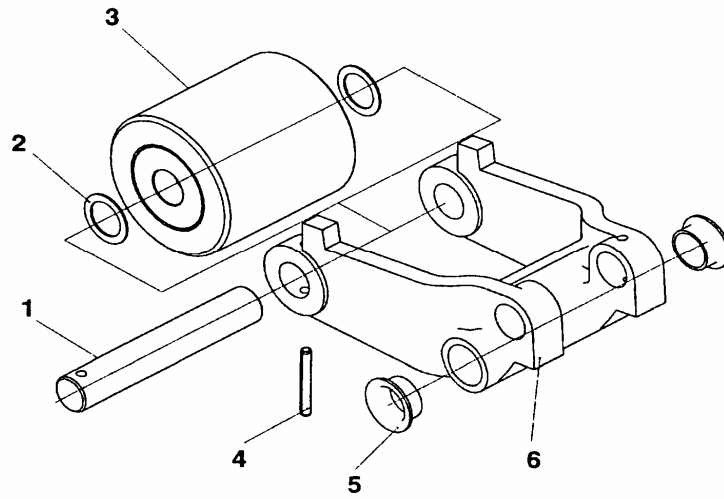

Lastrollengabel Single / Load roller fork single / Poulie fourche de charge single

HU Profi 20/25 S/T/X